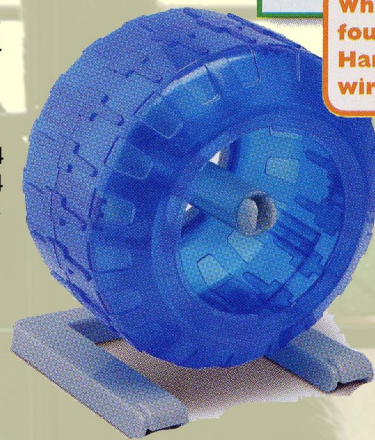

## Critter Trail Revolution

- |           |                        |                   |
|-----------|------------------------|-------------------|
| S32-60003 | TANK TOPPER 10 GAL     | AVAILABLE JULY 04 |
| S32-60472 | CHEWBULAR PLAY TUBE SM | AVAILABLE JUNE 04 |
| S32-60474 | CHEWBULAR PLAY TUBE MD | AVAILABLE JUNE 04 |
| S32-60476 | CHEWBULAR PLAY TUBE LG | AVAILABLE JUNE 04 |
| S32-61360 | WHEEL-N-AROUND TIRE    | AVAILABLE AUG 04  |
| S32-60421 | POP IT HOUSES SMALL    | AVAILABLE JUNE 04 |
| S32-60422 | POP IT HOUSES MEDIUM   | AVAILABLE JUNE 04 |
| S32-60423 | POP IT HOUSES LARGE    | AVAILABLE JUNE 04 |

## Tank Toppers

Sides and platforms are stationary, the mesh wheel works like a regular running wheel. Can be connected to Critter Trail cages and accessories.

**Wheel-N-Around works four ways: on a stand, on Hamtrac®, attached to any wire cage, or on the floor!**