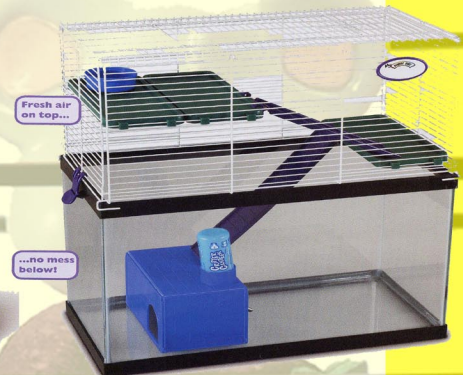

## Critter Trail Revolution

- |           |                        |                   |
|-----------|------------------------|-------------------|
| S32-60003 | TANK TOPPER 10 GAL     | AVAILABLE JULY 04 |
| S32-60472 | CHEWBULAR PLAY TUBE SM | AVAILABLE JUNE 04 |
| S32-60474 | CHEWBULAR PLAY TUBE MD | AVAILABLE JUNE 04 |
| S32-60476 | CHEWBULAR PLAY TUBE LG | AVAILABLE JUNE 04 |
| S32-61360 | WHEEL-N-AROUND TIRE    | AVAILABLE AUG 04  |
| S32-60421 | POP IT HOUSES SMALL    | AVAILABLE JUNE 04 |
| S32-60422 | POP IT HOUSES MEDIUM   | AVAILABLE JUNE 04 |
| S32-60423 | POP IT HOUSES LARGE    | AVAILABLE JUNE 04 |

## Tank Toppers

Sides and platforms are stationary, the mesh wheel works like a regular running wheel. Can be connected to Critter Trail cages and accessories.

**Wheel-N-Around works four ways: on a stand, on Hamtrac®, attached to any wire cage, or on the floor!**