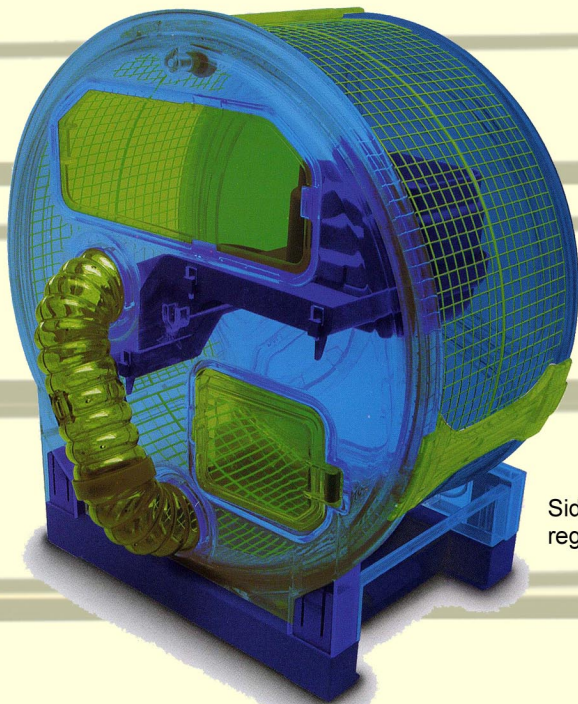

## Critter Trail Revolution

- |           |                        |                   |
|-----------|------------------------|-------------------|
| S32-60003 | TANK TOPPER 10 GAL     | AVAILABLE JULY 04 |
| S32-60472 | CHEWBULAR PLAY TUBE SM | AVAILABLE JUNE 04 |
| S32-60474 | CHEWBULAR PLAY TUBE MD | AVAILABLE JUNE 04 |
| S32-60476 | CHEWBULAR PLAY TUBE LG | AVAILABLE JUNE 04 |
| S32-61360 | WHEEL-N-AROUND TIRE    | AVAILABLE AUG 04  |
| S32-60421 | POP IT HOUSES SMALL    | AVAILABLE JUNE 04 |
| S32-60422 | POP IT HOUSES MEDIUM   | AVAILABLE JUNE 04 |
| S32-60423 | POP IT HOUSES LARGE    | AVAILABLE JUNE 04 |

## Tank Toppers

Sides and platforms are stationary, the mesh wheel works like a regular running wheel. Can be connected to Critter Trail cages and accessories.

**Wheel-N-Around works four ways: on a stand, on Hamtrac®, attached to any wire cage, or on the floor!**